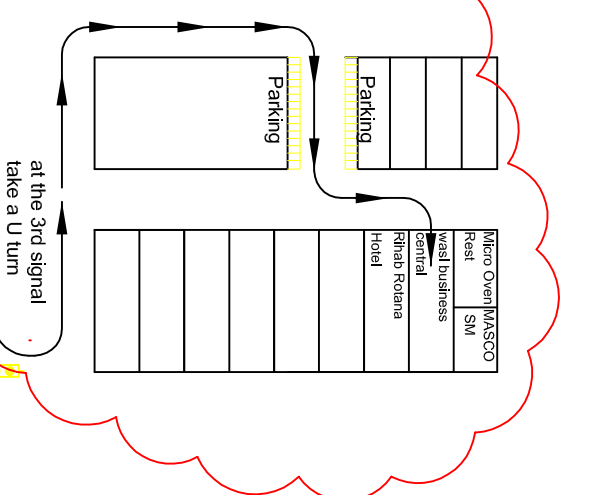

DNATA AIRLINE

CLOCK TOWER R/A

AL MAKTUUM ROAD

3rd SIGNAL

AIRPORT ROAD

3rd SIGNAL

GREEN HOUSE SM

AL NABOODA

Al-Futtaim CAR SHROOM

CITY SEASON HOTEL

C.B.D HEAD OFF

Sheikh Hamdan Mosque

Dubai Shopping Centre

Budget Rent a Car

Take the 1st Right Turn

Parking

Parking

Metro Owen/MASCO Rest SM

Wasi Business Central

Fithab Rolana Hotel

At 2nd Signal take the right turn

1st small signal

2nd small signal

at the 3rd signal take a U turn

3rd small signal

ETTIHAD ROAD

2nd SIGNAL

DAY TO DAY

CITY CENTRE METRO STATION

CITY CENTRE METRO STATION

DEIRA CITY CENTRE

BANIYAS ROAD

1st SIGNAL

FLOATING BRIDGE

1st SIGNAL

After the floating bridge go straight in the 1st signal

Sheikh Hamdan Mosque

Parking

Parking

Metro Owen/MASCO Rest SM

Wasi Business Central

Fithab Rolana Hotel

WASL BUSINESS CENTRAL

SALEM INDUSTRY LLC

WASL BUSINESS CENTRAL TEL:- 04 2500640;04 2500641;04 2500642

OFFICE NO - 504

FAX:- 04 2500635